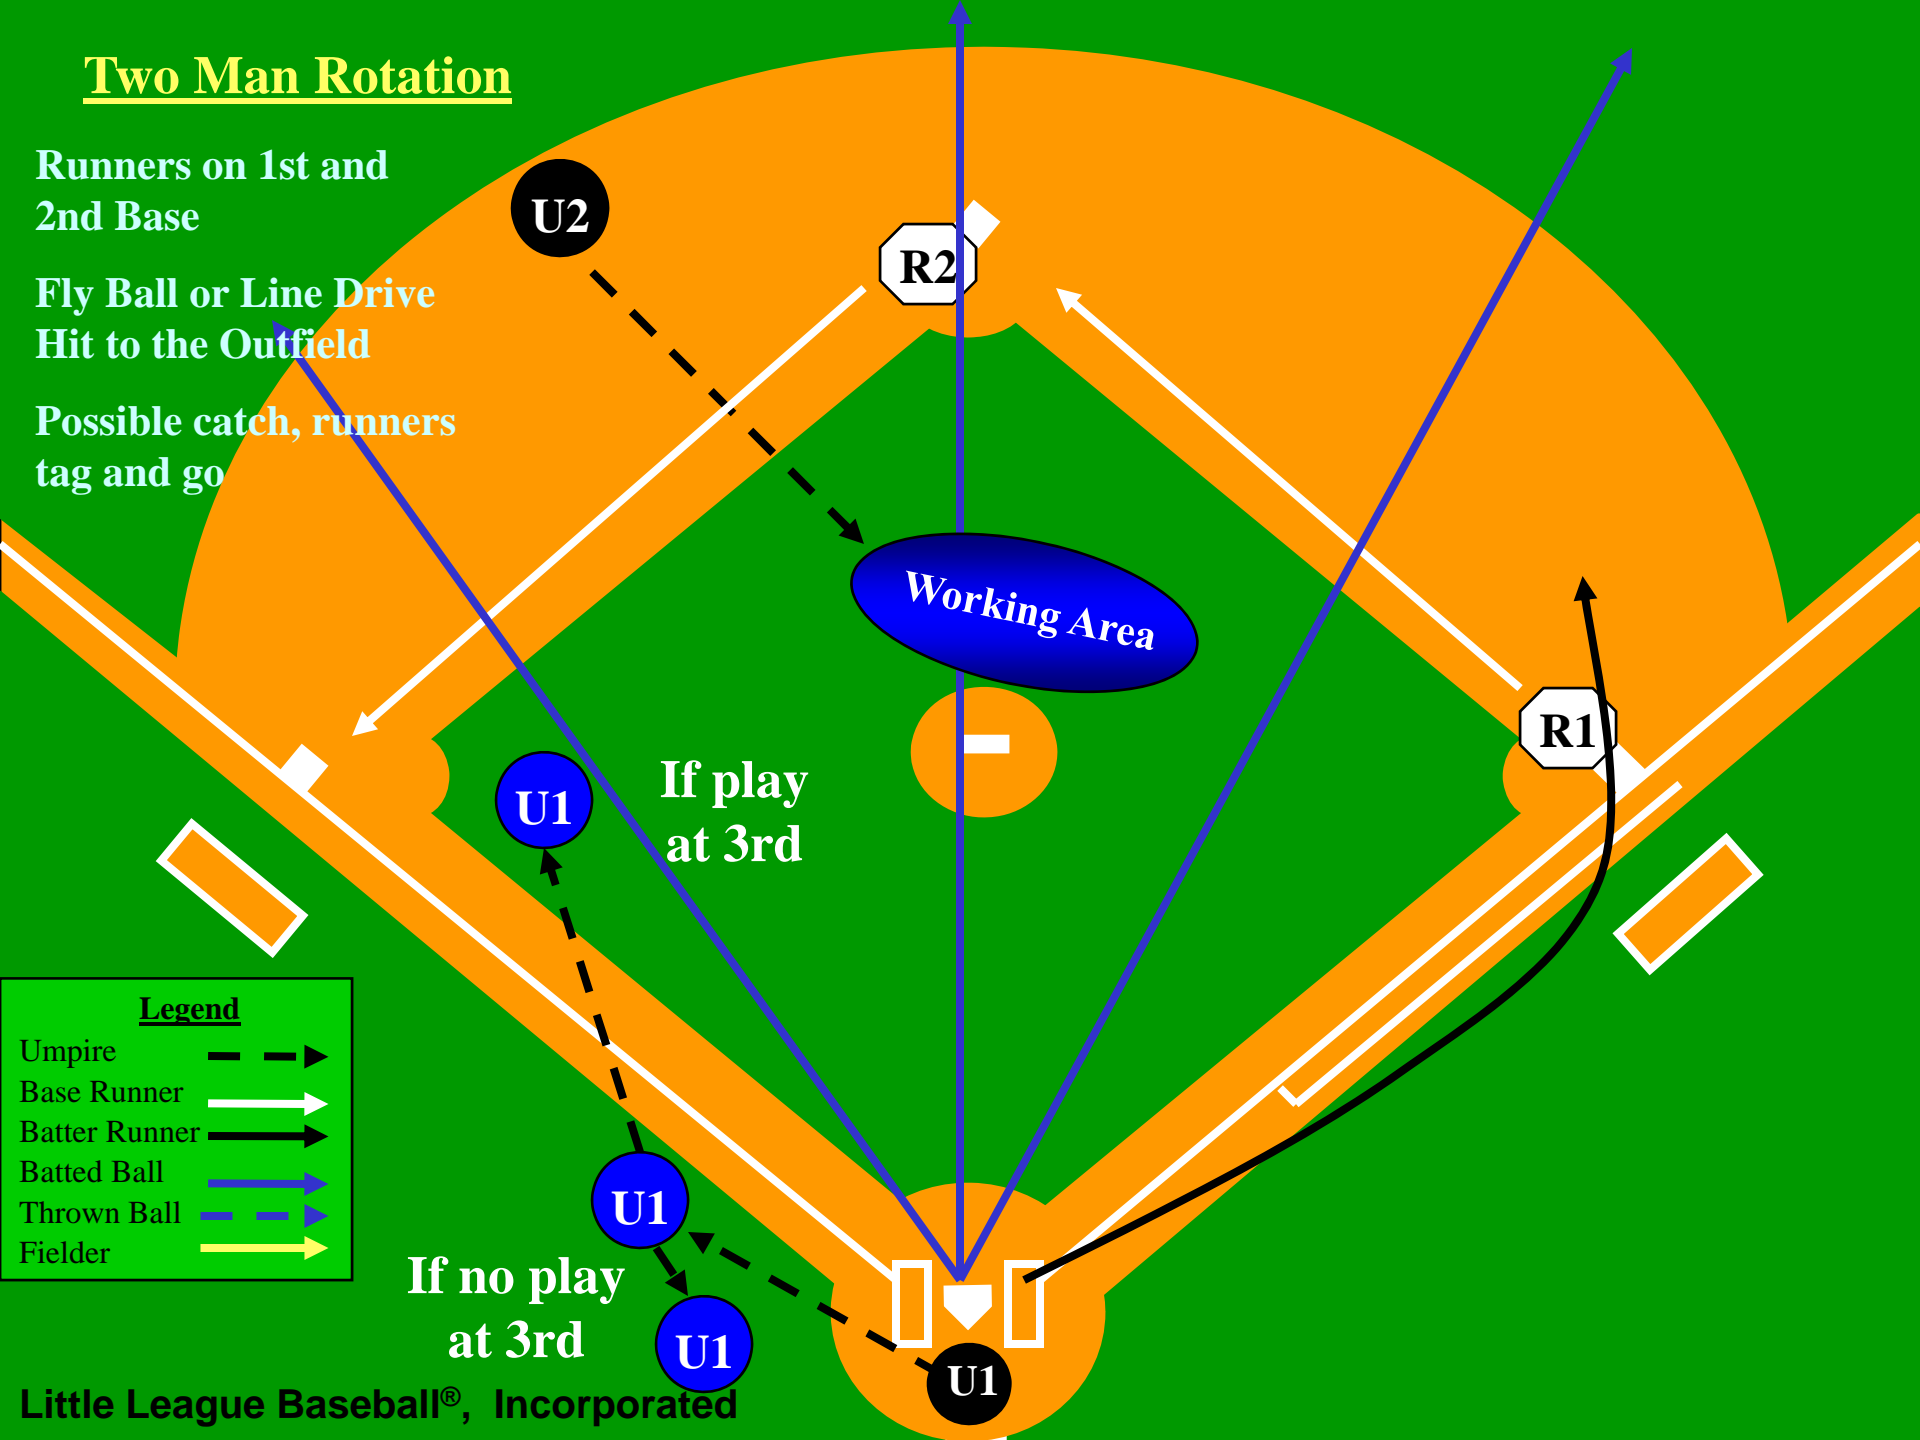

Two Man Rotation

Runners on 1st and 2nd Base

Fly Ball or Line Drive Hit to the Outfield

Possible catch, runners tag and go

Working Area

If play at 3rd

If no play at 3rd

Legend

- Umpire - - - - ->
- Base Runner - - - - ->
- Batter Runner - - - - ->
- Batted Ball - - - - ->
- Thrown Ball - - - - ->
- Fielder - - - - ->