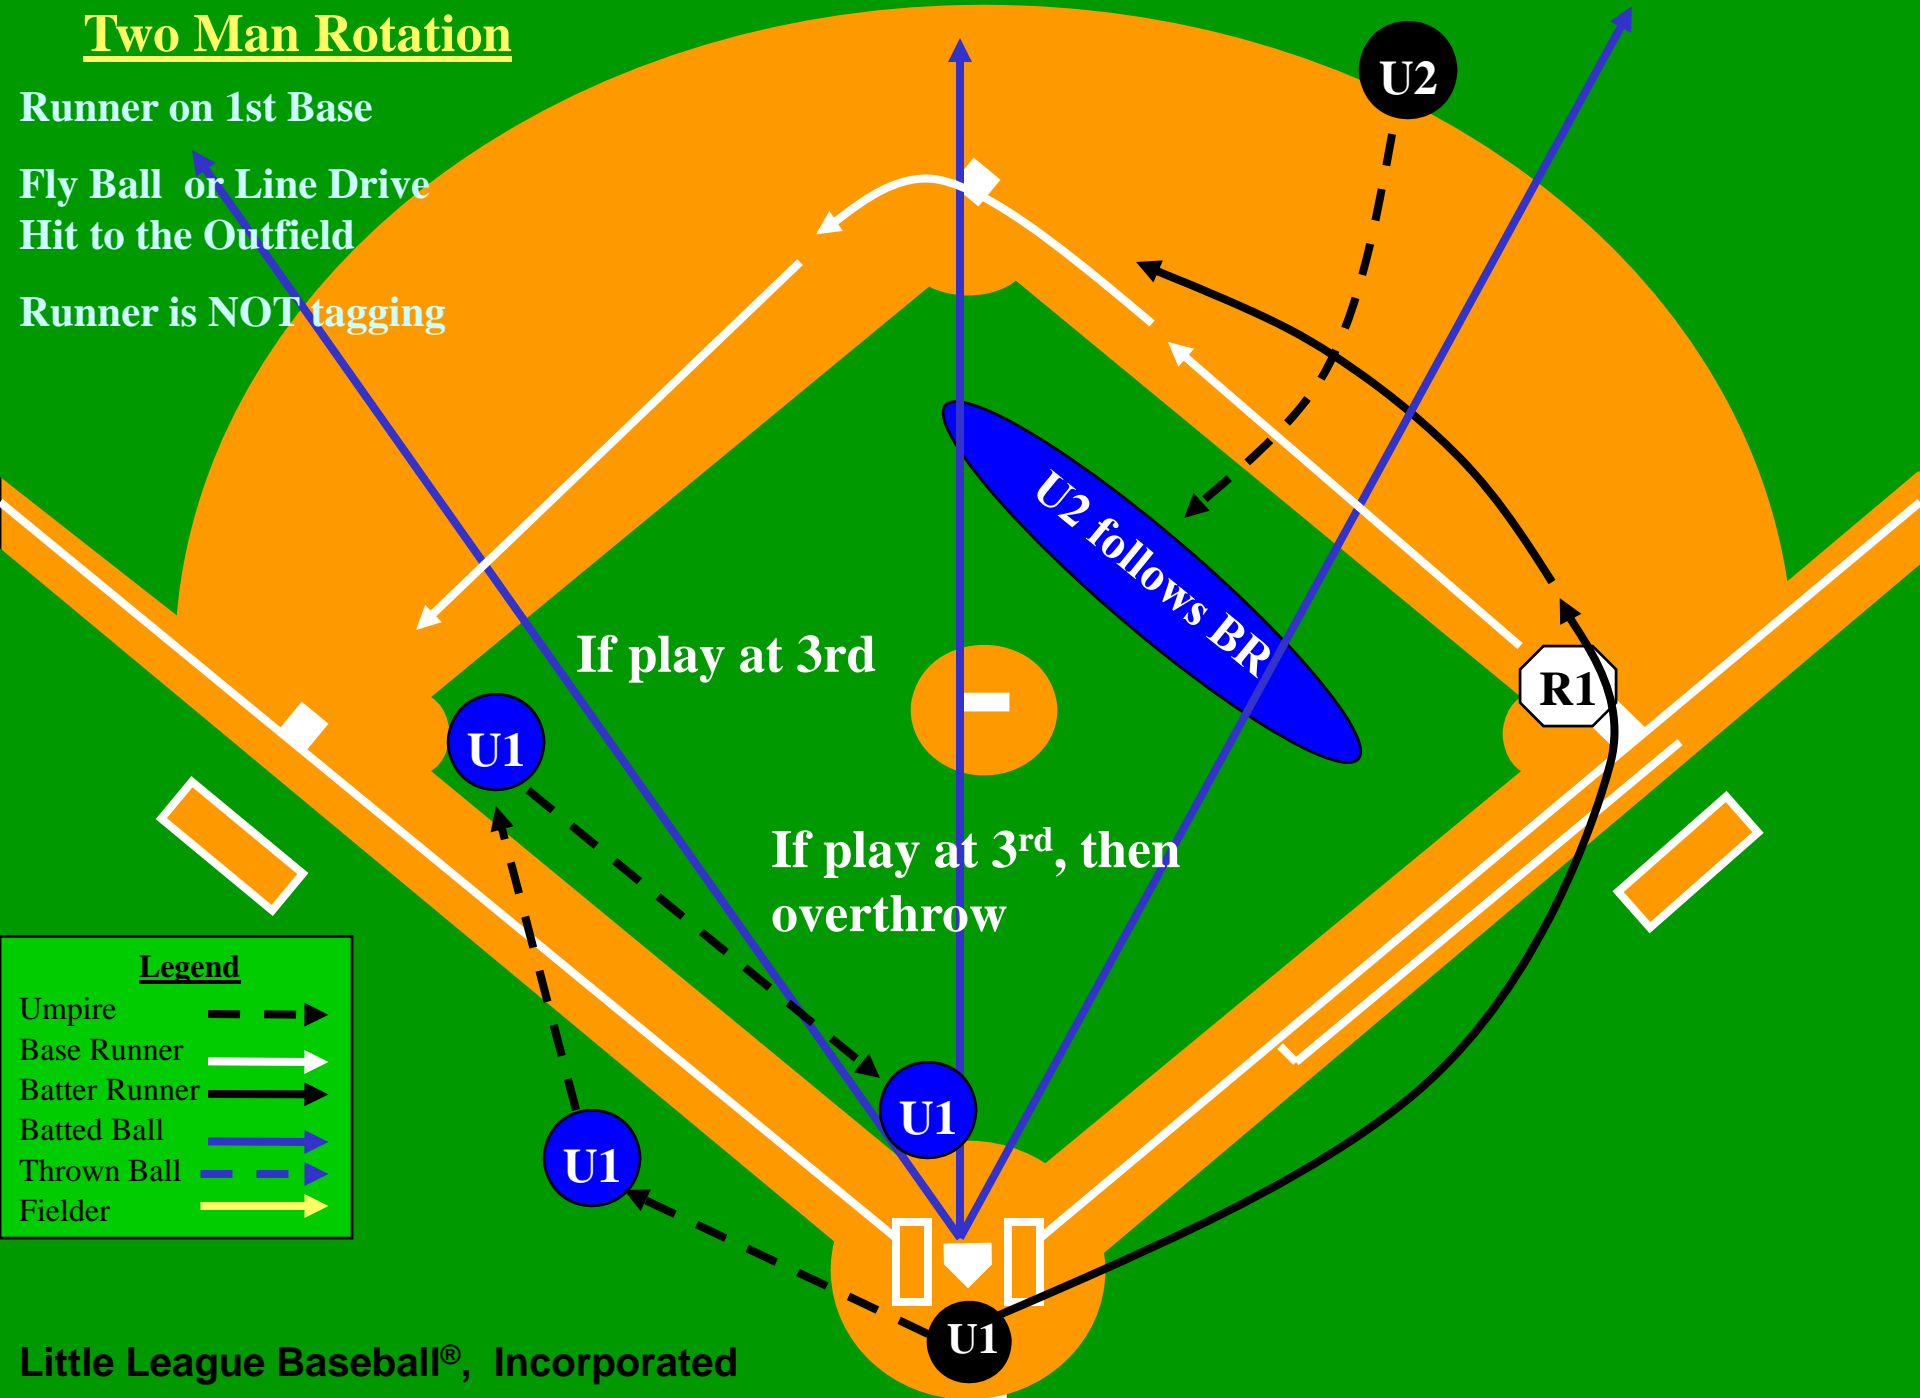

Two Man Rotation

Runner on 1st Base
Fly Ball or Line Drive
Hit to the Outfield
Runner is NOT tagging