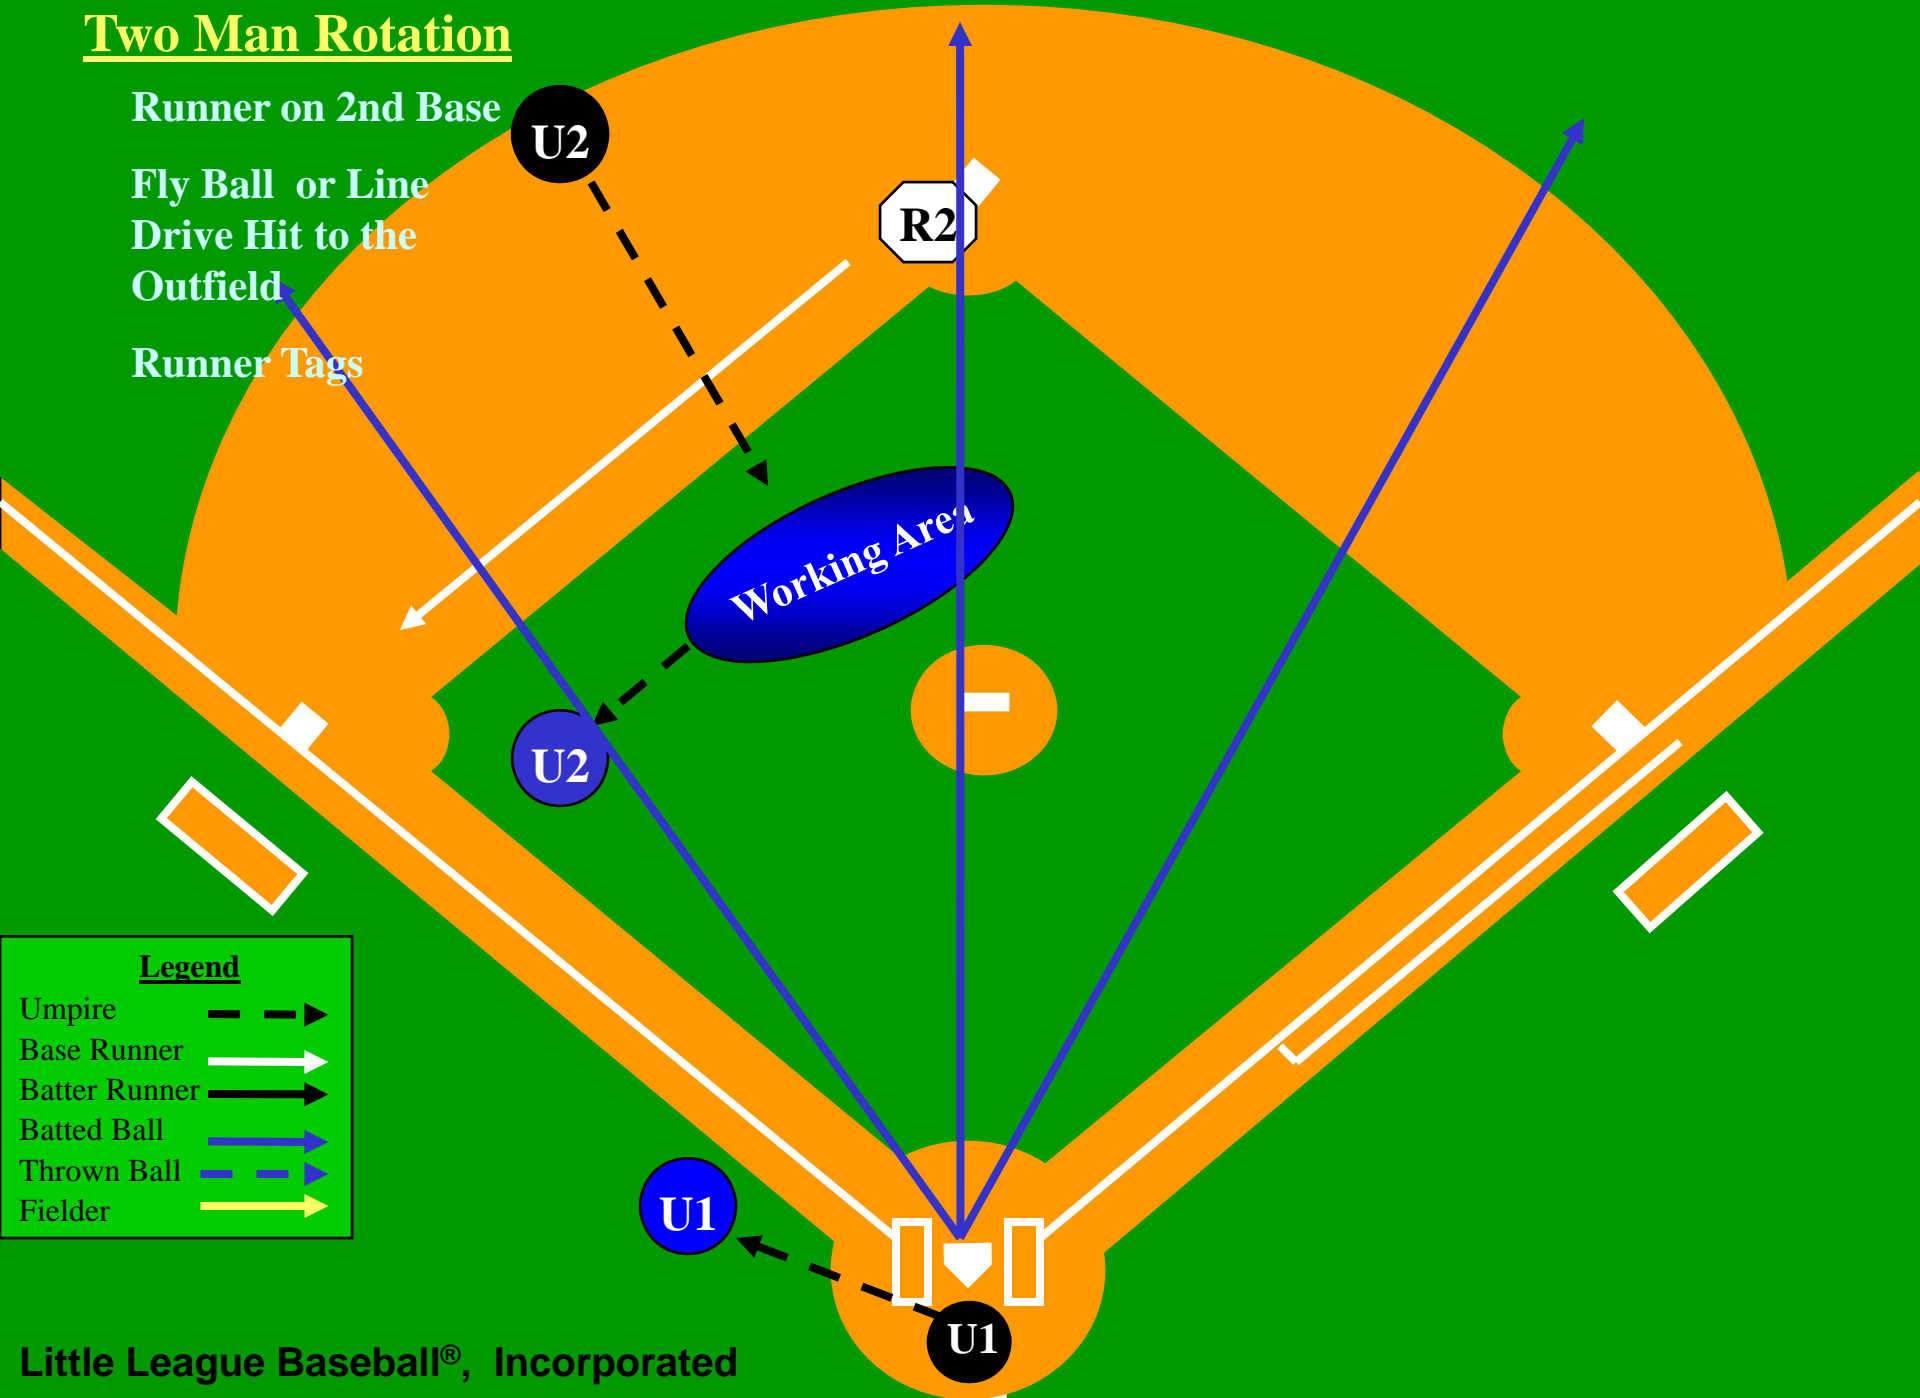

Two Man Rotation

Runner on 2nd Base

Fly Ball or Line
Drive Hit to the
Outfield

Runner Tags

Legend

- Umpire
- Base Runner
- Batter Runner
- Batted Ball
- Thrown Ball
- Fielder