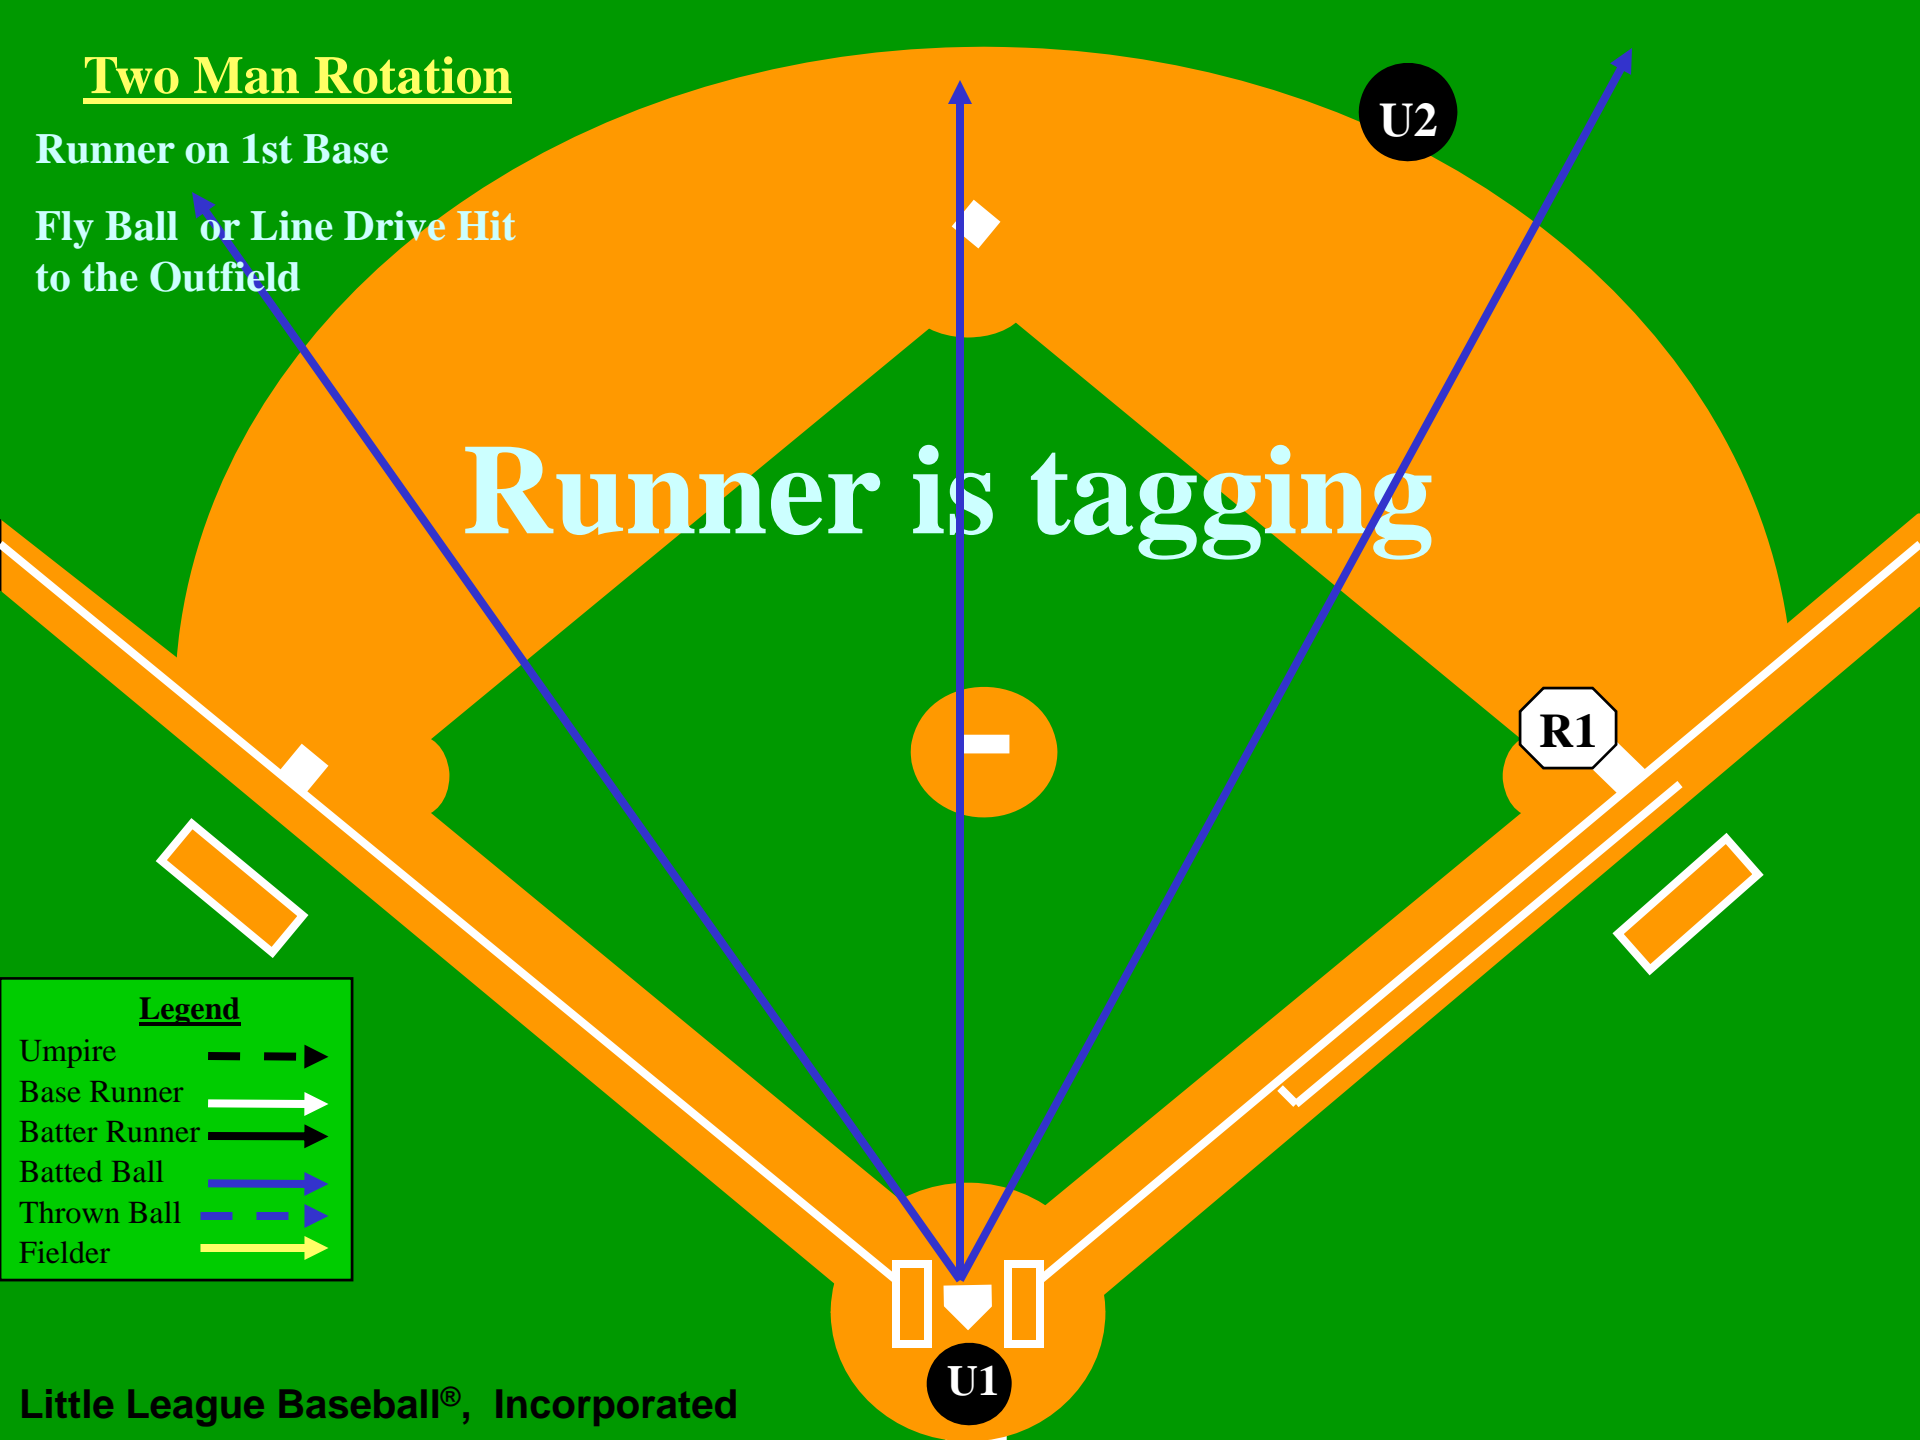

Two Man Rotation

Runner on 1st Base

Fly Ball or Line Drive Hit
to the Outfield

Runner is tagging

U2

R1

U1

Legend

Umpire	---▶
Base Runner	—▶
Batter Runner	—▶
Batted Ball	—▶
Thrown Ball	—▶
Fielder	—▶