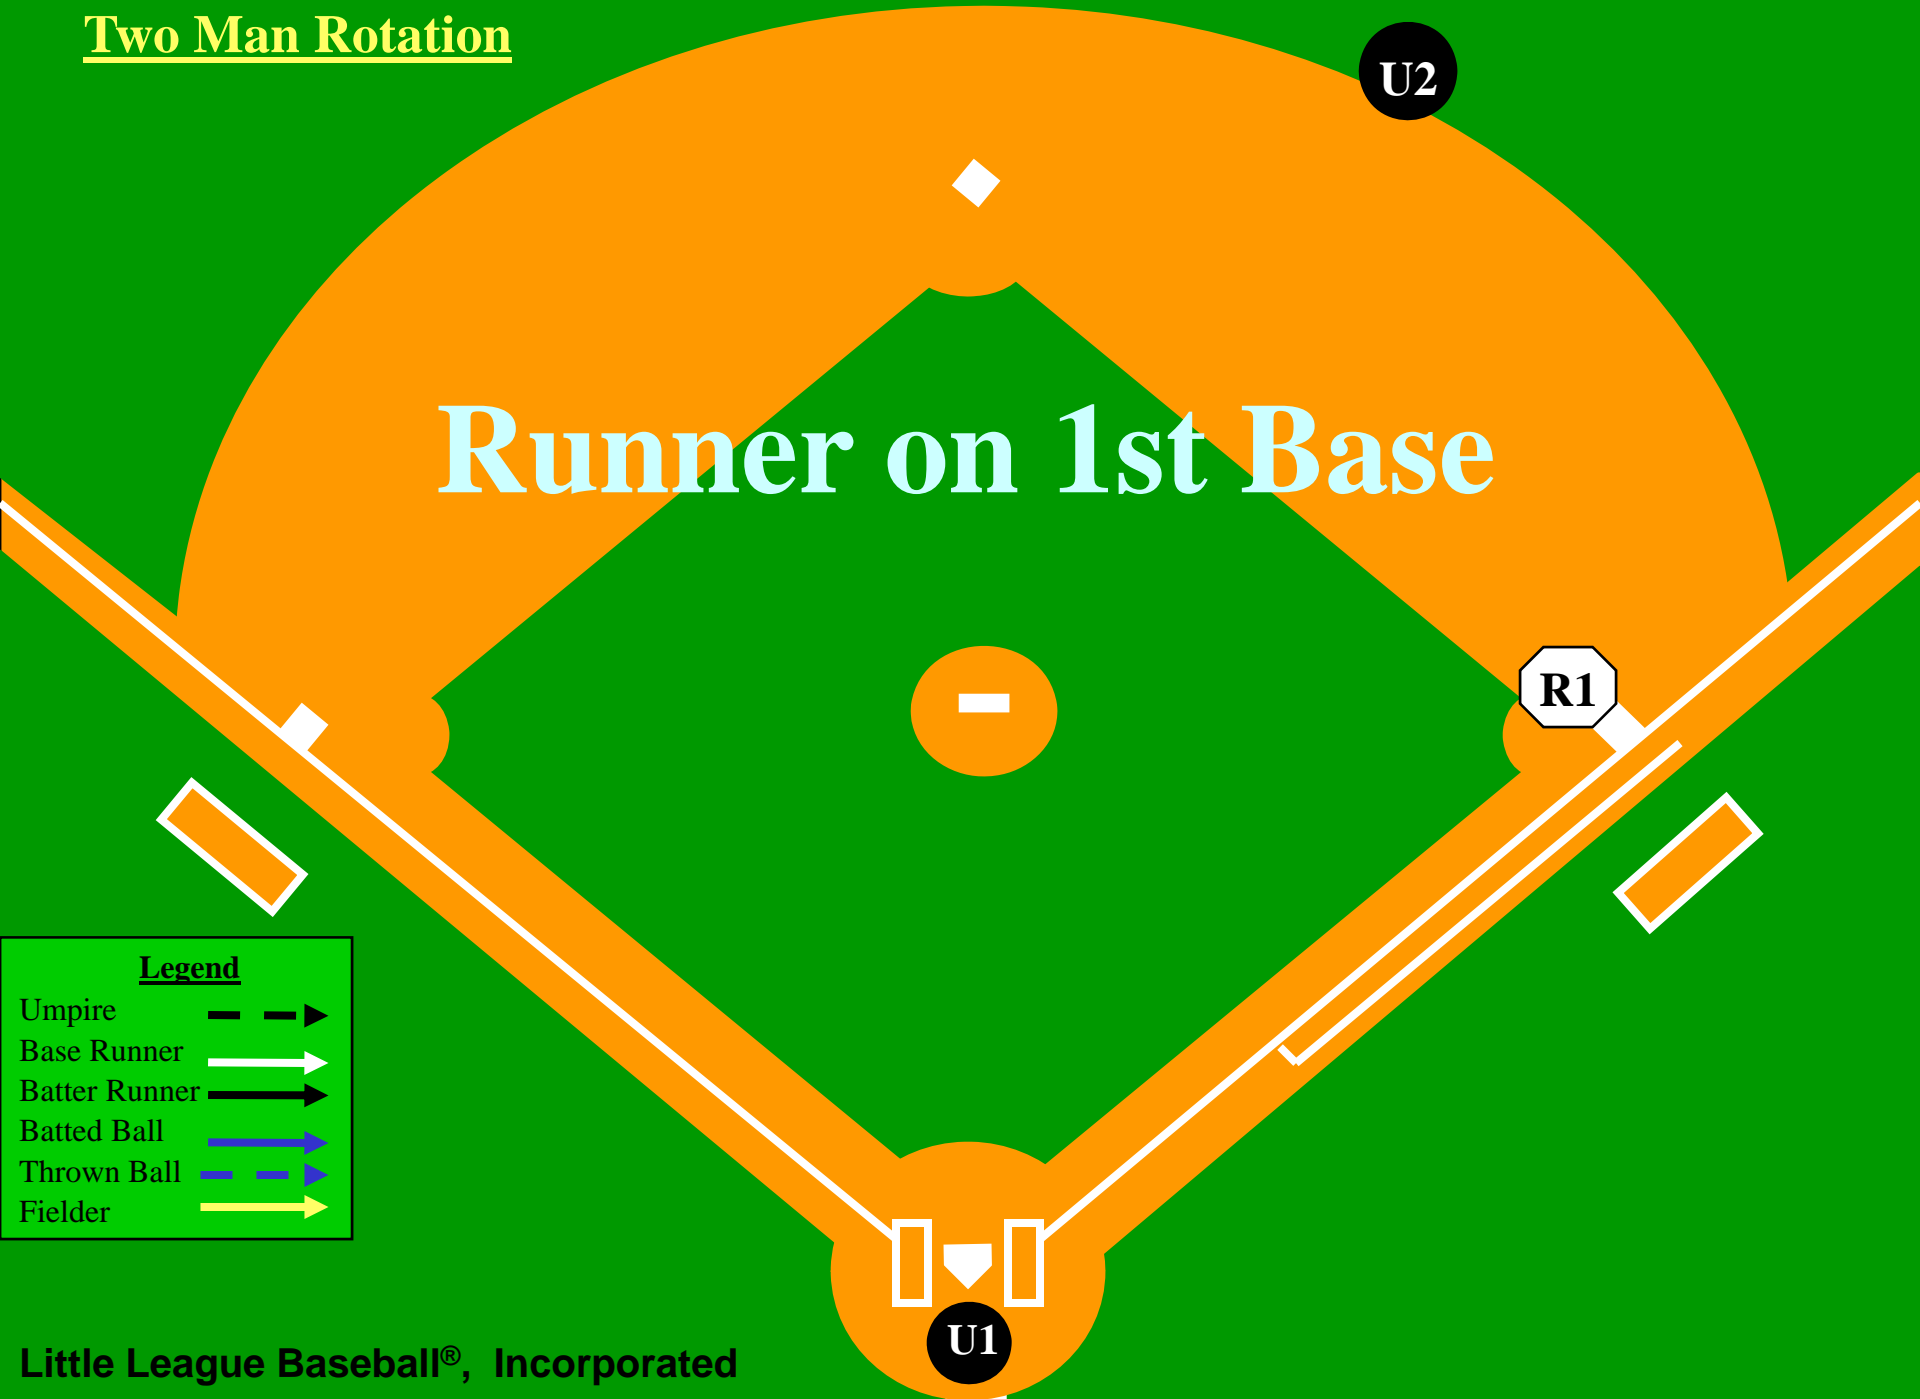

Two Man Rotation

U2

Runner on 1st Base

R1

U1

Legend

- Umpire
- Base Runner
- Batter Runner
- Batted Ball
- Thrown Ball
- Fielder