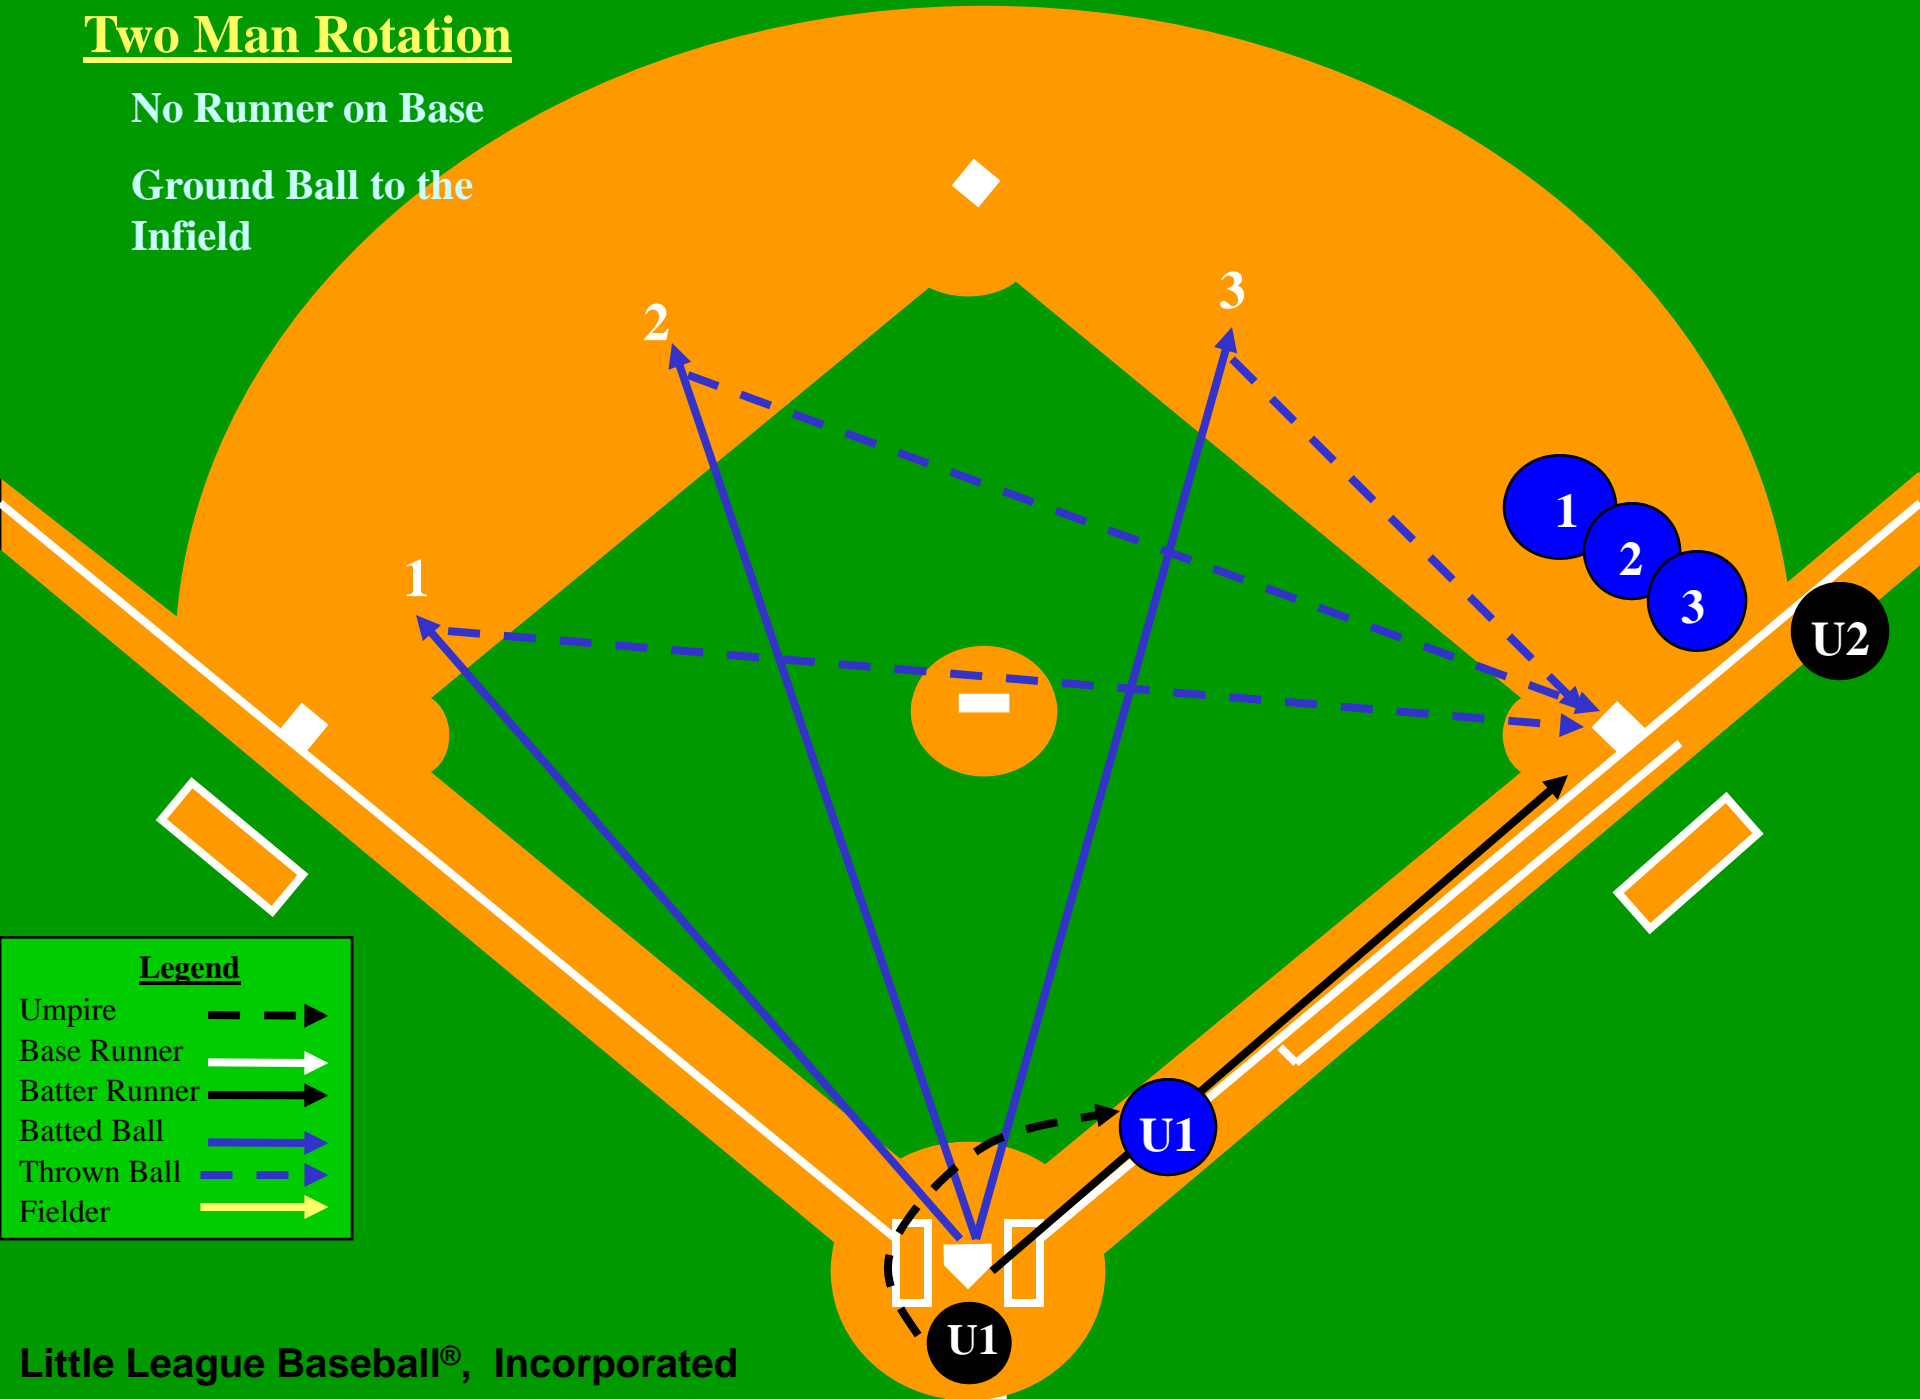

Two Man Rotation

No Runner on Base

Ground Ball to the Infield