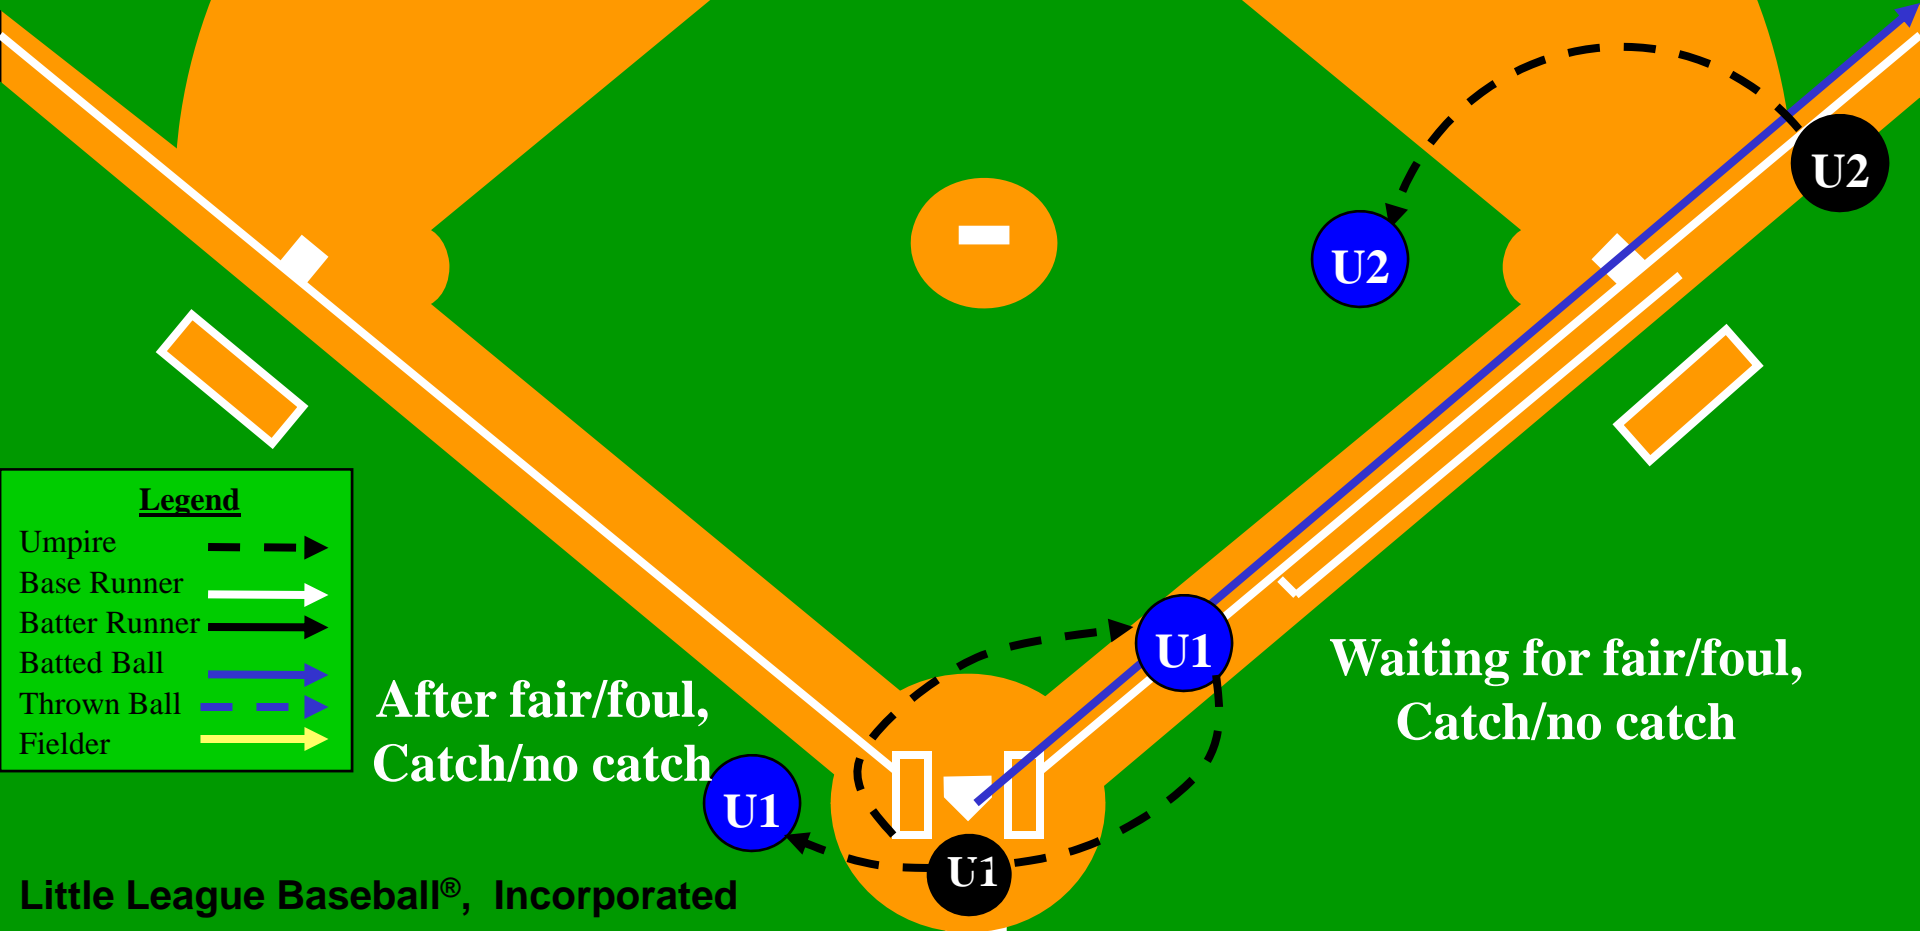

Two Man Rotation

No Runner on Base

Fly Ball Down Right Field Line