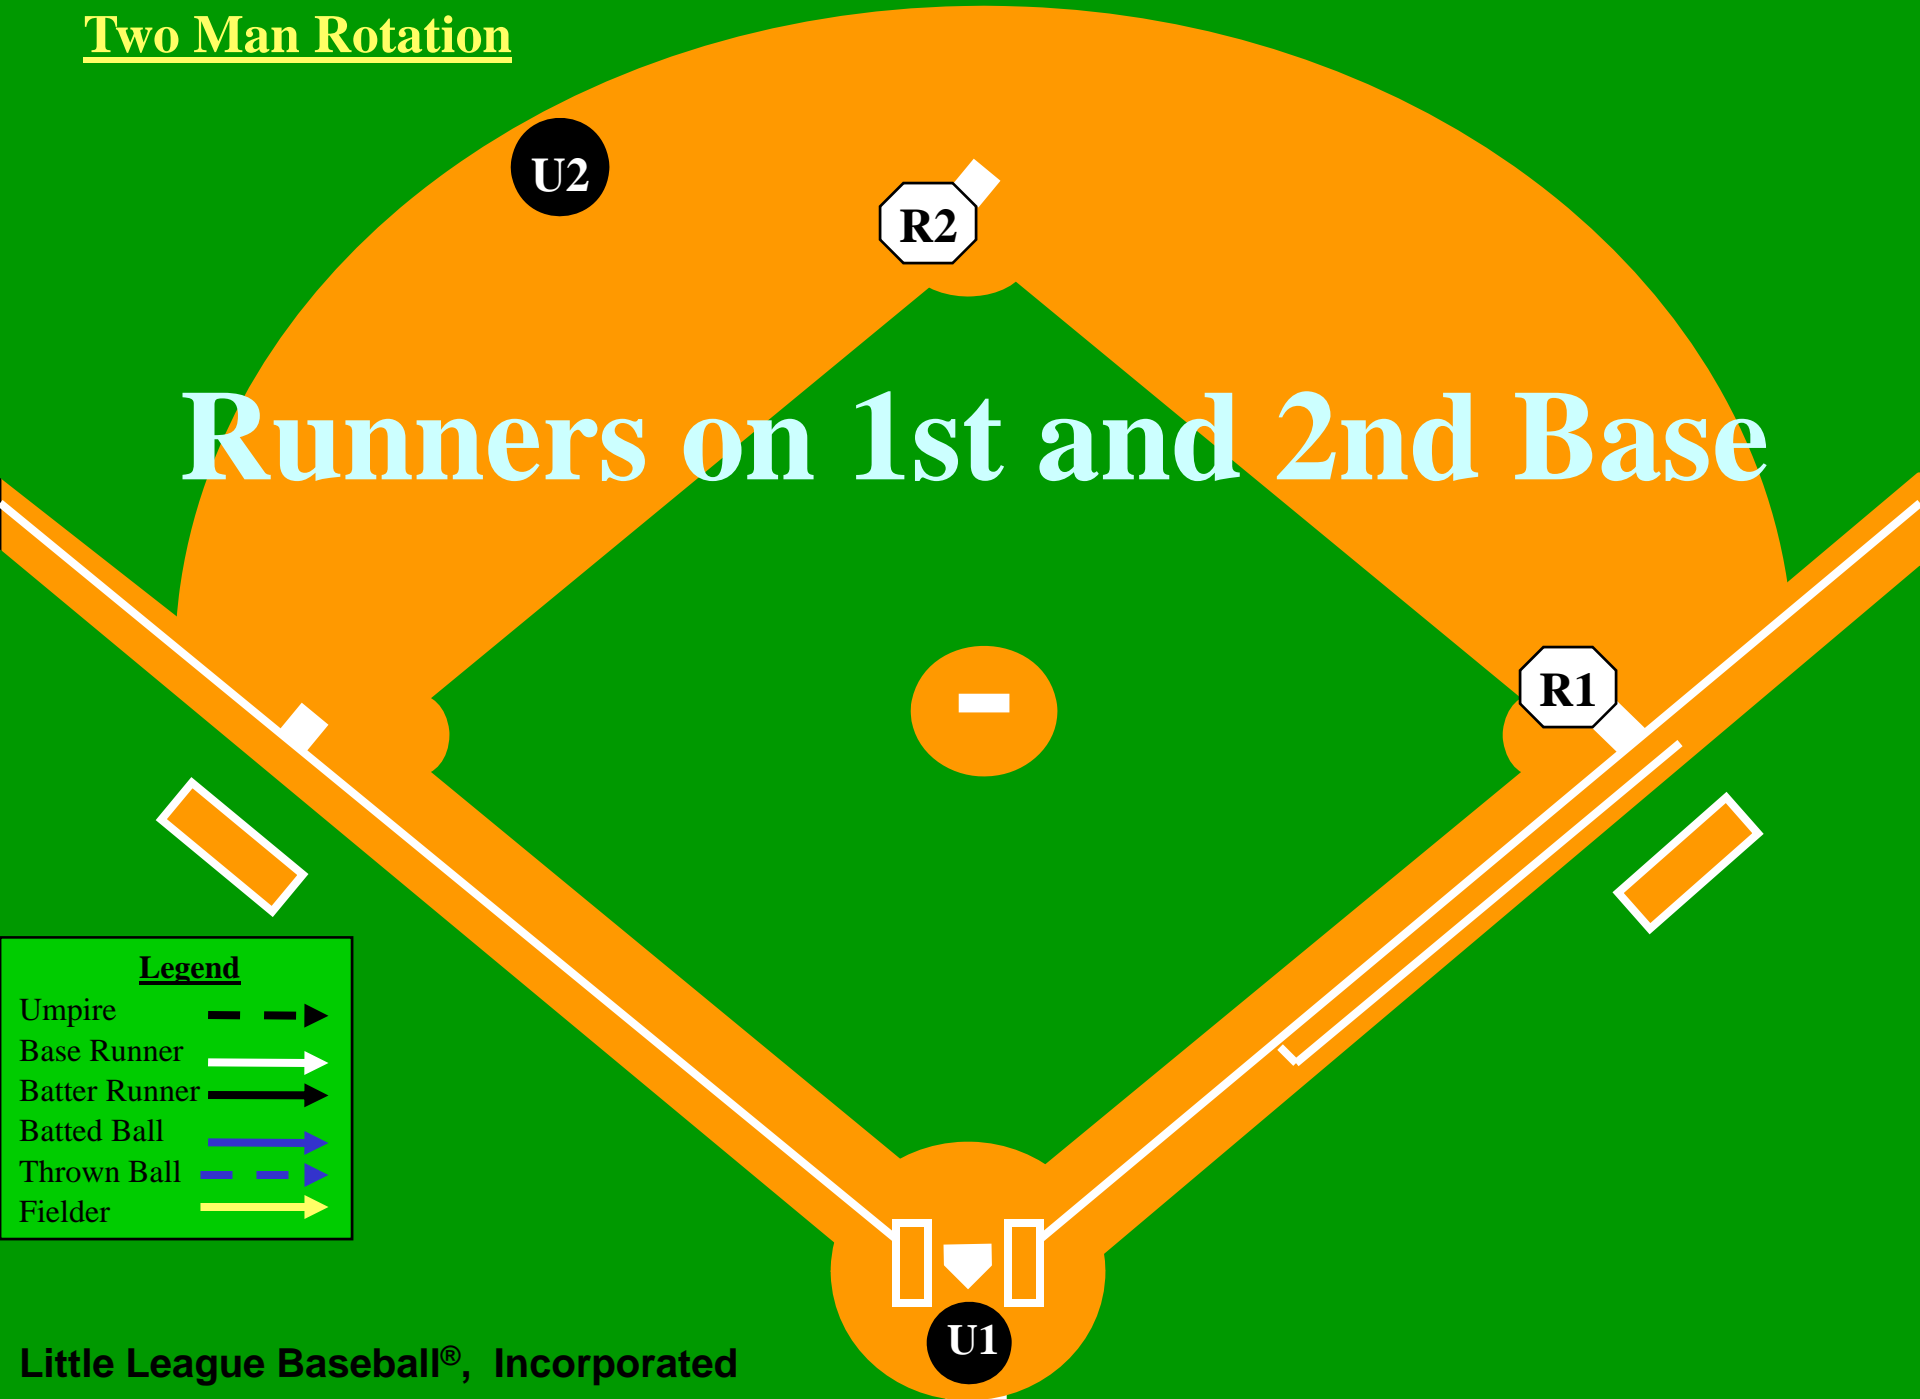

Two Man Rotation

Runners on 1st and 2nd Base